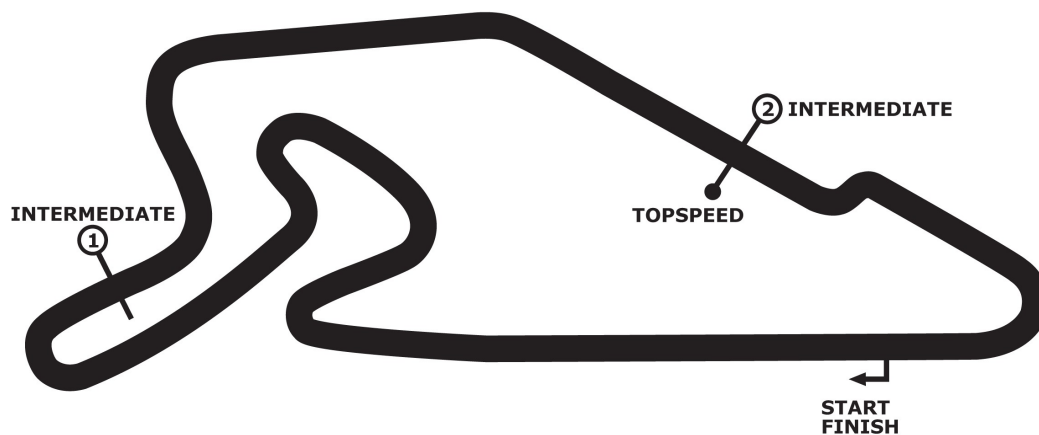

32. INT. ADAC TRUCK-GRAND-PRIX

timed practice 1 (Q1)

Nürburgring 3629 m
ROUND 3 - NÜRBURGRING (DEU)
30. June - 02. July 2017

wige SOLUTIONS