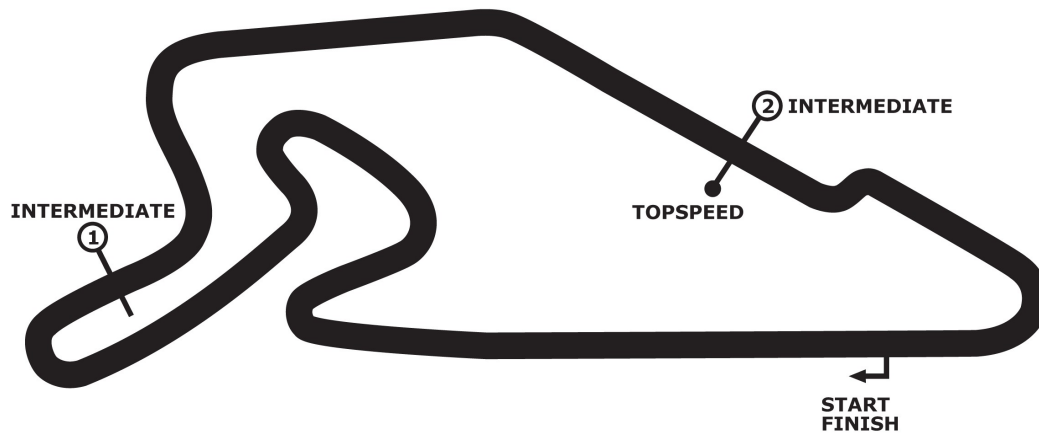

32. INT. ADAC TRUCK-GRAND-PRIX

combined qualifying 1

Nürburgring 3629 m
ROUND 3 - NÜRBURGRING (DEU)
30. June - 02. July 2017

wige SOLUTIONS