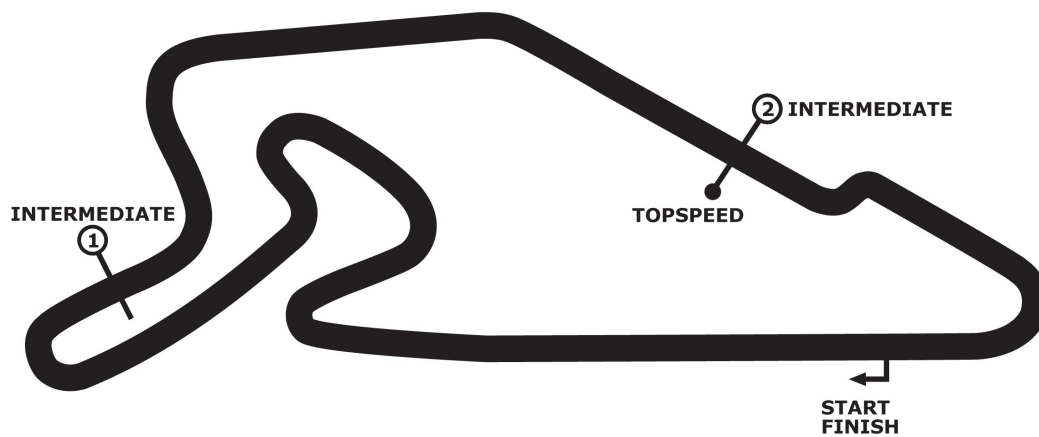

32. INT. ADAC TRUCK-GRAND-PRIX

Championship Race 2

Nürburgring 3629 m
ROUND 3 - NÜRBURGRING (DEU)
30. June - 02. July 2017

wige SOLUTIONS