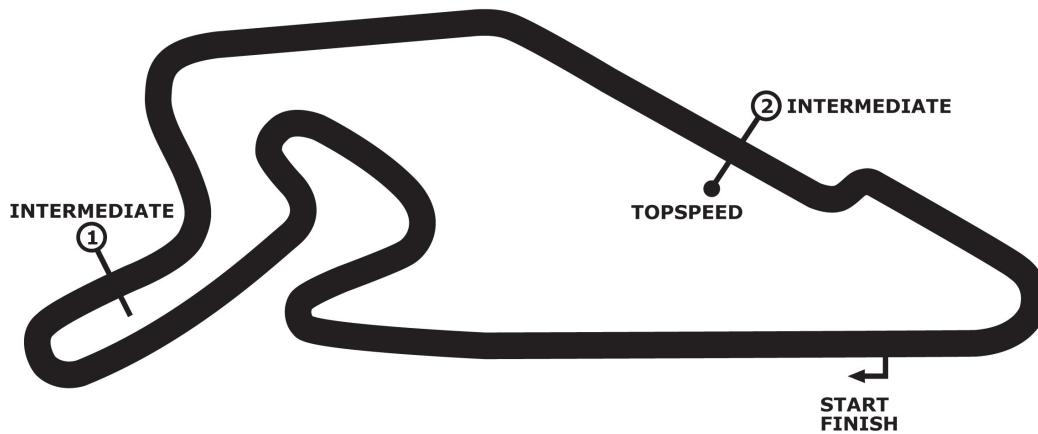

# 32. INT. ADAC TRUCK-GRAND-PRIX

## Championship Race 1

**Nürburgring 3629 m**  
**ROUND 3 - NÜRBURGRING (DEU)**  
**30. June - 02. July 2017**

**wige** SOLUTIONS