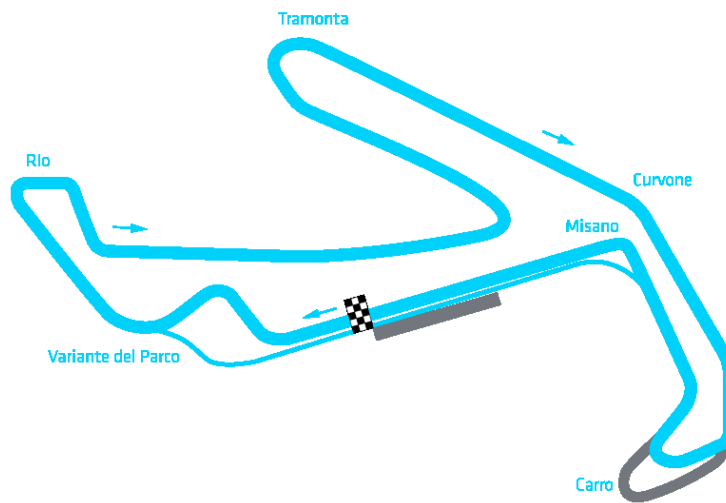

MISANO GRAND PRIX TRUCK 2017

Race 1

Misano World Circuit 4048 m

27.-28. MAY 2017