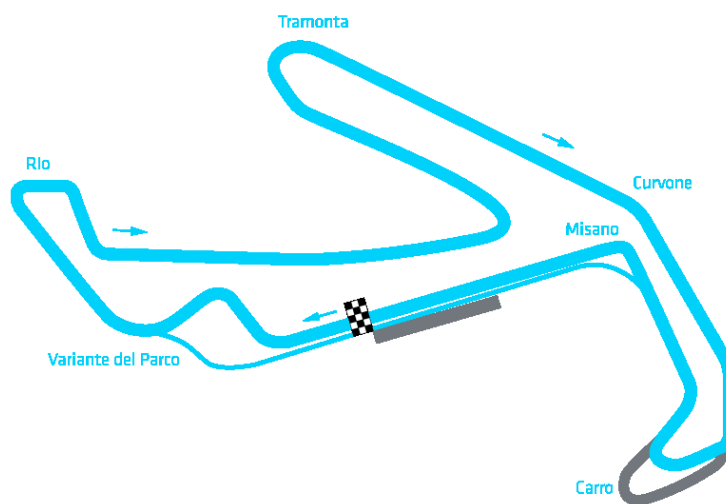

MISANO GRAND PRIX TRUCK 2017

Free Practice 2

Misano World Circuit 4048 m

27.-28. MAY 2017