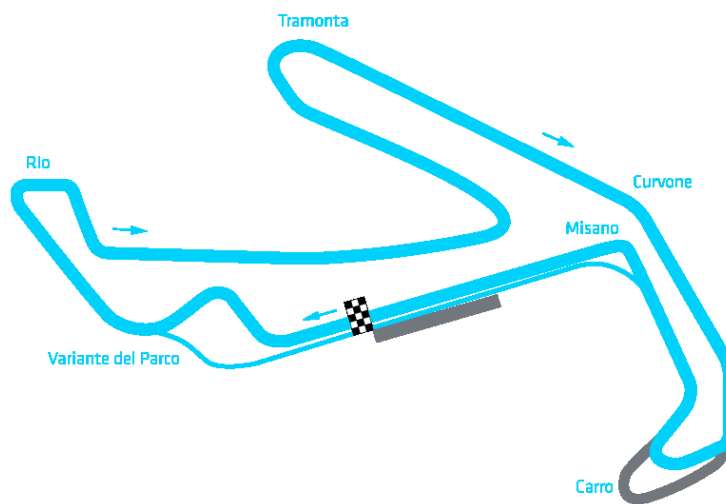

# MISANO GRAND PRIX TRUCK 2017

timed practice 2 (Q2)

**Misano World Circuit 4048 m**

**ROUND 2: MISANO, MISANO WORLD CIRCUIT (ITA)**

**27.-28. MAY 2017**

**wige** SOLUTIONS