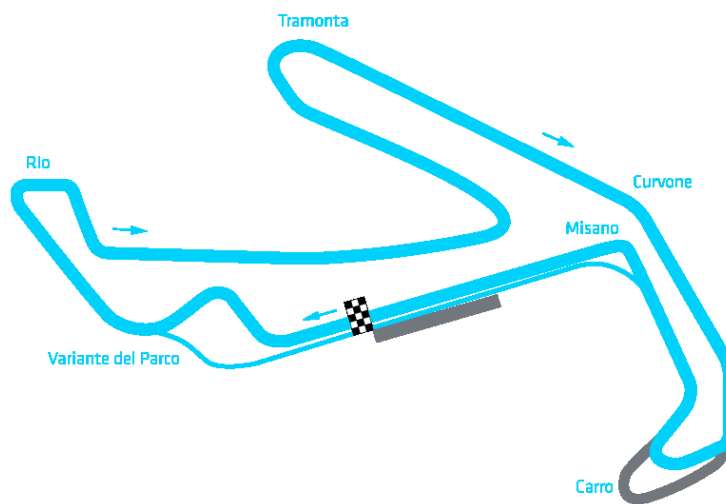

MISANO GRAND PRIX TRUCK 2017

combined qualifying 1

Misano World Circuit 4048 m

ROUND 2: MISANO, MISANO WORLD CIRCUIT (ITA)

27.-28. MAY 2017

wige SOLUTIONS