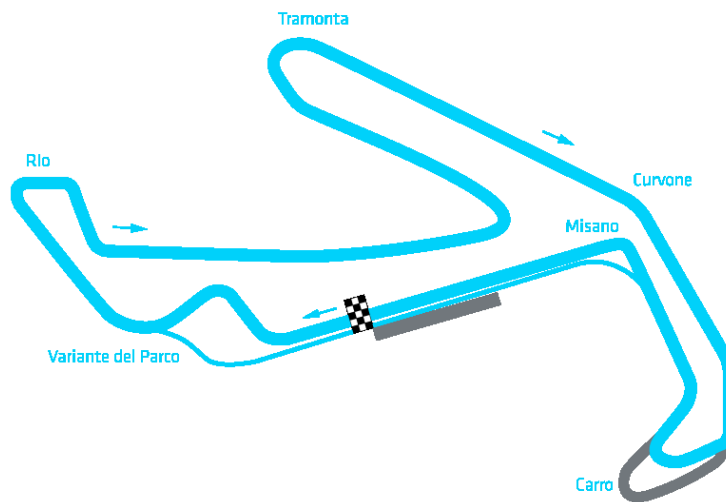

MISANO GRAND PRIX TRUCK 2017

Championship Race 3

Misano World Circuit 4048 m

ROUND 2: MISANO, MISANO WORLD CIRCUIT (ITA)

27.-28. MAY 2017

wige SOLUTIONS