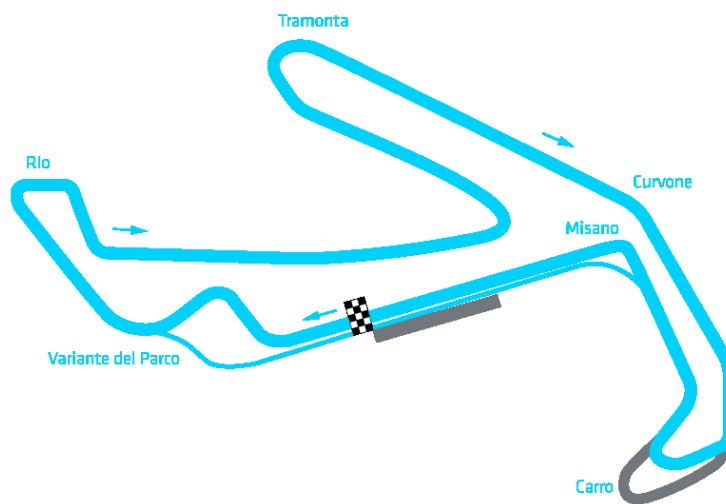

MISANO GRAND PRIX TRUCK 2017

Championship Race 2

Misano World Circuit 4048 m

ROUND 2: MISANO, MISANO WORLD CIRCUIT (ITA)

27.-28. MAY 2017

wige SOLUTIONS