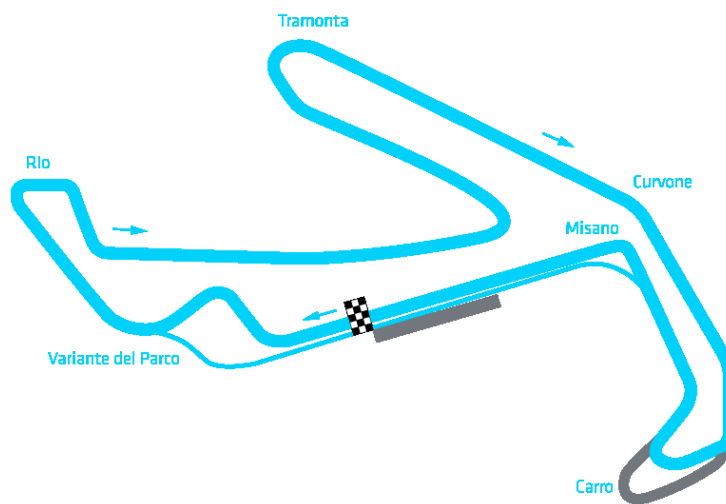

MISANO GRAND PRIX TRUCK 2017

Championship Race 1

Misano World Circuit 4048 m

ROUND 2: MISANO, MISANO WORLD CIRCUIT (ITA)

27.-28. MAY 2017

wige SOLUTIONS