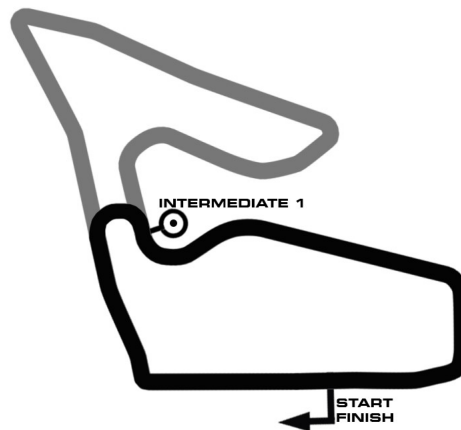

# FIA EUROPEAN TRUCK RACE TROPHY

timed practice 1 (Q1)

**Red Bull Ring 2338 m**  
**ROUND 1 - SPIELBERG, RED BULL RING (AUT)**  
**12.-14. MAY 2017**

**wige** SOLUTIONS