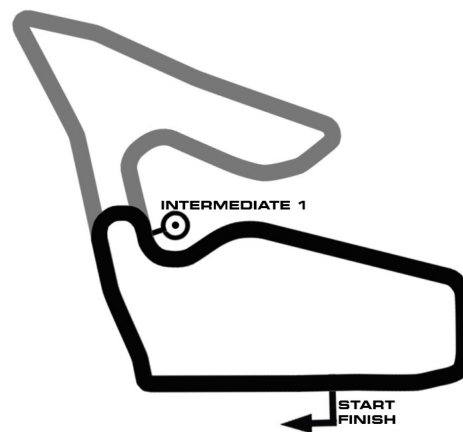

FIA EUROPEAN TRUCK RACE TROPHY

Championship Race 2

Red Bull Ring 2338 m
ROUND 1 - SPIELBERG, RED BULL RING (AUT)
12.-14. MAY 2017

wige SOLUTIONS