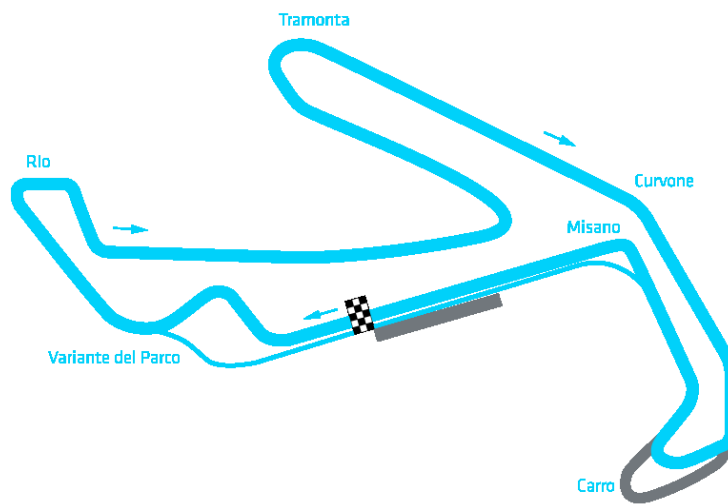

# MISANO GRAND PRIX TRUCK 2018

## Race 1

**Misano World Circuit 4048 m**

**25.-27. MAY 2018**