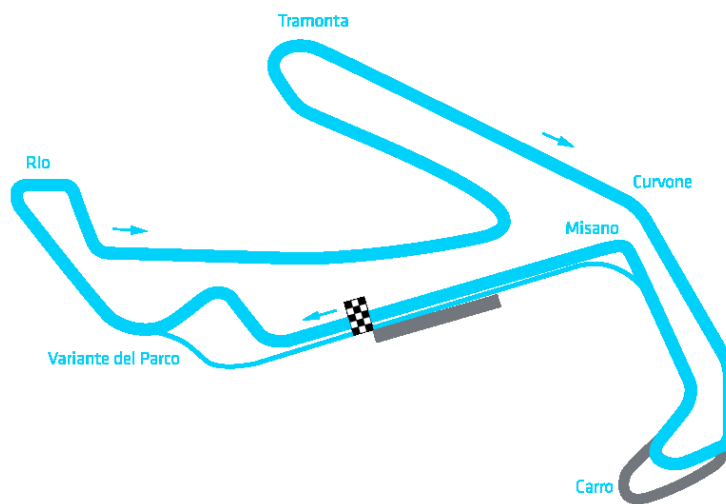

# MISANO GRAND PRIX TRUCK 2018

## Championship Race 4

**Misano World Circuit 4048 m**

**ROUND 1: MISANO, MISANO WORLD CIRCUIT (ITA)**

**25.-27. MAY 2018**

**wige** SOLUTIONS