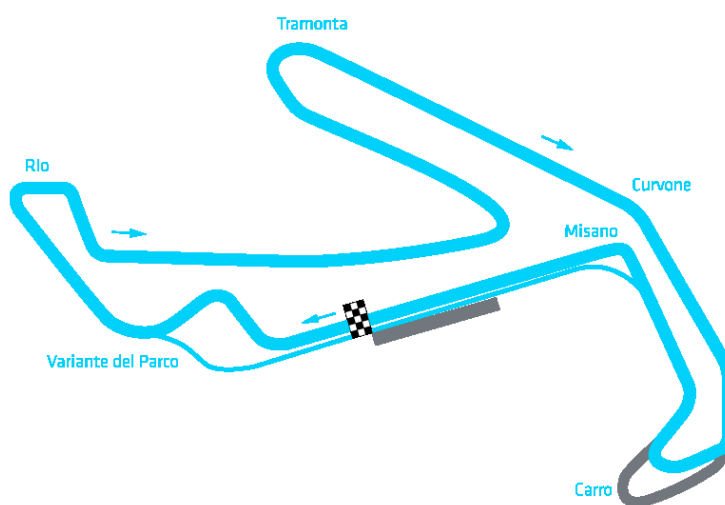

# MISANO GRAND PRIX TRUCK 2018

## Championship Race 2

**Misano World Circuit 4048 m**

**ROUND 1: MISANO, MISANO WORLD CIRCUIT (ITA)**

**25.-27. MAY 2018**

**wige** SOLUTIONS