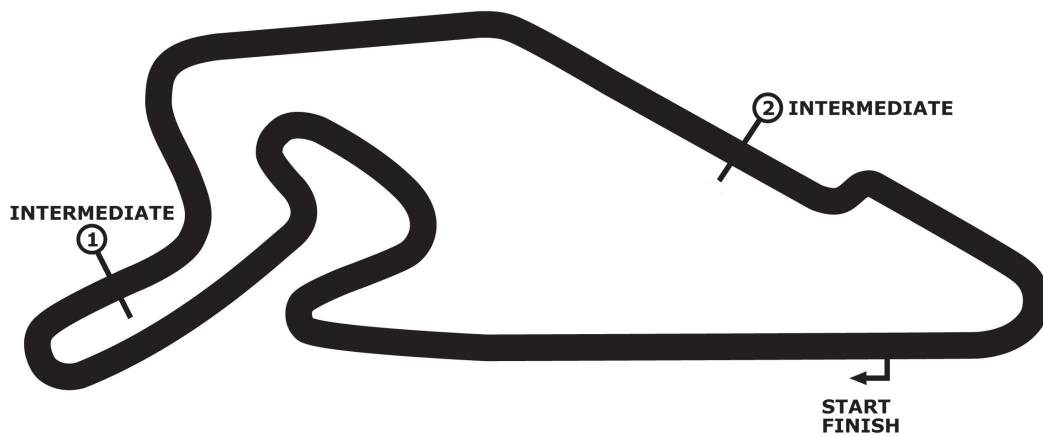

# 35. INT. ADAC TRUCK-GRAND-PRIX

race 1

**Nürburgring 3618 m**

**14.-17. July 2022**