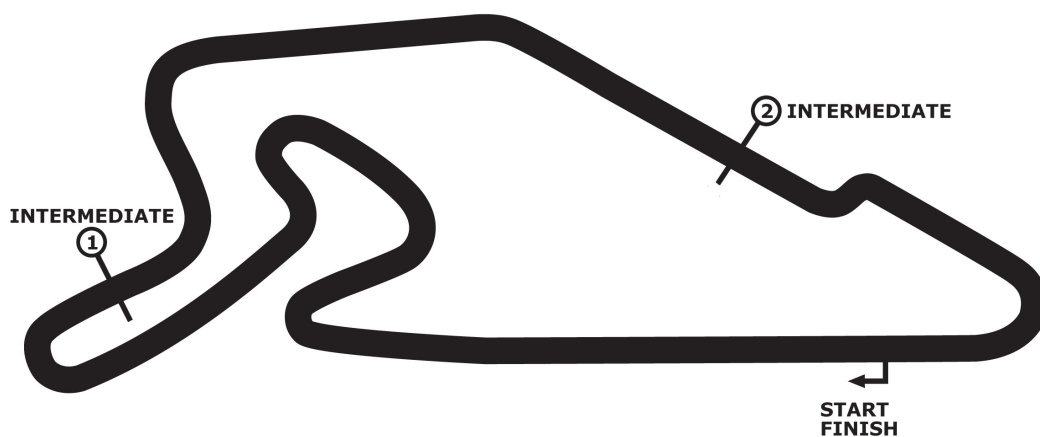

# 35. INT. ADAC TRUCK-GRAND-PRIX

combined qualifying 1

**Nürburgring 3629 m**  
**ROUND 4 - NÜRBURGRING (DEU)**  
**14.-17. July 2022**

**wige** SOLUTIONS