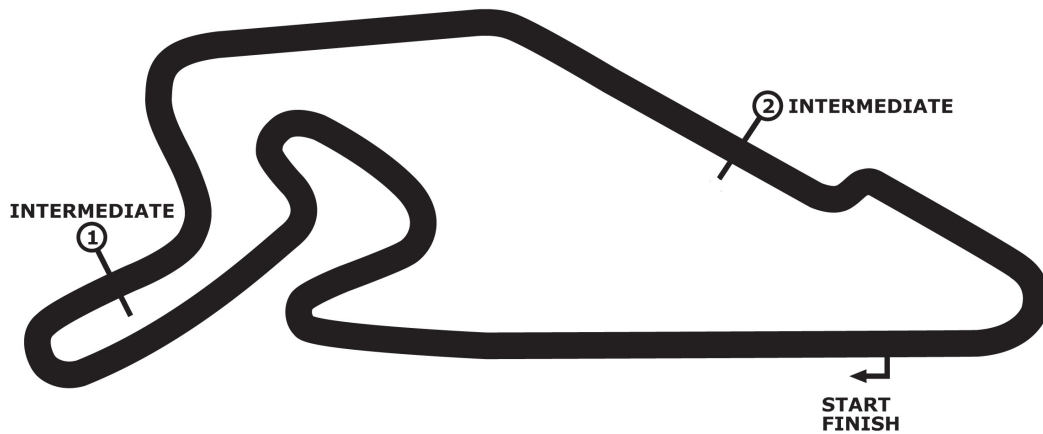

## 35. INT. ADAC TRUCK-GRAND-PRIX

super pole Q2

**Nürburgring 3629 m**

**14.-17. July 2022**