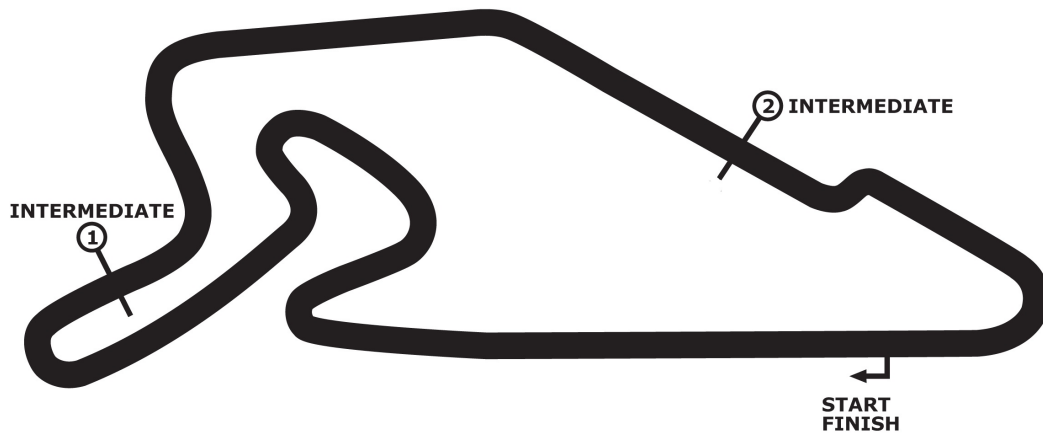

35. INT. ADAC TRUCK-GRAND-PRIX

super pole Q1

Nürburgring 3629 m

14.-17. July 2022